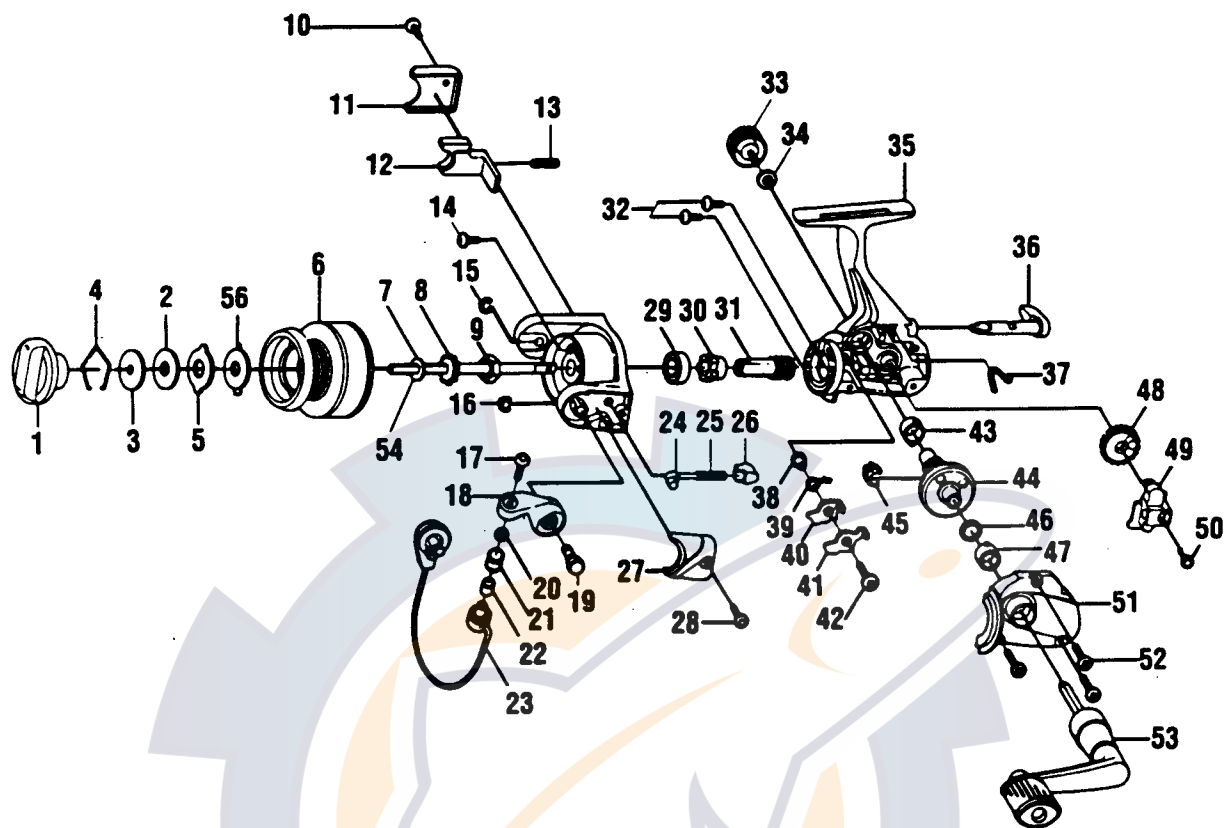

QUANTUM XR00

Key No.	Part No.	Description	Price	Key No.	Part No.	Description	Price
1	ZU332-02	Drag Knob Assembly	1.49	29	AQ028-01	Ball Bearing	6.55
2	KQ038-01	Drag Retainer	3.48	30	GU060-01	Ratchet Gear	2.00
3	ZU080-01	Spool Washer "D"	.93	31	ZU011-01	Pinion Gear	3.30
4	KQ029-01	Spool Washer "B"	.70	32	GU077-01	Bearing Screw	.15
5	KQ045-01	Spool Washer "A"	.93	33	GU073-01	Handle Screw Cap	.60
6	ZU321-08	Spool Assembly	7.98	34	GU105-01	Handle Cap Washer	.10
7	GU105-06	Spool Adjustment Washer	.35	35	GU001-19	Body	3.91
8	GU037-01	Click Gear	.50	36	GU090-01	Anti-Reverse Stopper Lever	1.45
9	GU006-01	Rotor Nut	.30	37	GU089-01	Anti-Reverse Lever Spring	.50
10	GU077-07	Kick Lever Cover Screw	.60	38	GU091-01	Anti-Reverse Pawl Post	.25
11	ZU046-01	Kick Lever Cover	.72	39	GU061-01	Anti-Reverse Pawl Spring	.35
12	ZU019-01	Kick Lever	1.18	40	GU063-01	Anti-Reverse Pawl "A"	.45
13	KQ049-01	Kick Lever Spring	.25	41	GU074-01	Anti-Reverse Pawl "B"	.45
14	GU077-04	Rotor Nut Lock Screw	.15	42	GU077-05	Anti-Reverse Pawl Screw	.15
15	KQ034-01	E-Clip	.15	43	GU027-01	Gear Shaft Bushing	.80
16	KQ034-01	E-Clip	.15	44	GU012-01	Drive Gear	2.80
17	KQ108-01	Line Slider Screw	.30	45	GU086-01	Silent Cam	.40
18	LU007-01	Arm Lever	.75	46	GU105-08	Drive Gear Adj. Washer	.15
19	GU051-02	Arm Lever Pin	.45	47	GU027-01	Body Cover Bushing	.80
20	GU105-07	Line Roller Washer	.15	48	ZU053-01	Oscillator Gear	.93
21	MT004-01	Line Roller	1.20	49	GU025-01	Oscillator Slider	.85
22	MT016-02	Line Roller Bushing	.75	50	GU100-01	Main Shaft Screw	.15
23	ZU347-14	Bail Assembly	5.46	51	GU023-19	Body Cover	2.11
24	KQ031-01	Arm Lever Spring Pin	.25	52	GU057-01	Body Cover Screw	.15
25	KQ049-03	Arm Lever Spring	.35	53	GU318-17	Handle Assembly	4.20
26	QL020-01	Arm Lever Spring Holder	.30	54	GU015-01	Main Shaft	1.85
27	ZU087-01	Arm Lever Spring Cover	.72	55	ZU009-05	Rotor	2.94
28	GU077-07	Arm Lever Cover Screw	.60	56	KQ046-01	Spring Washer	.66